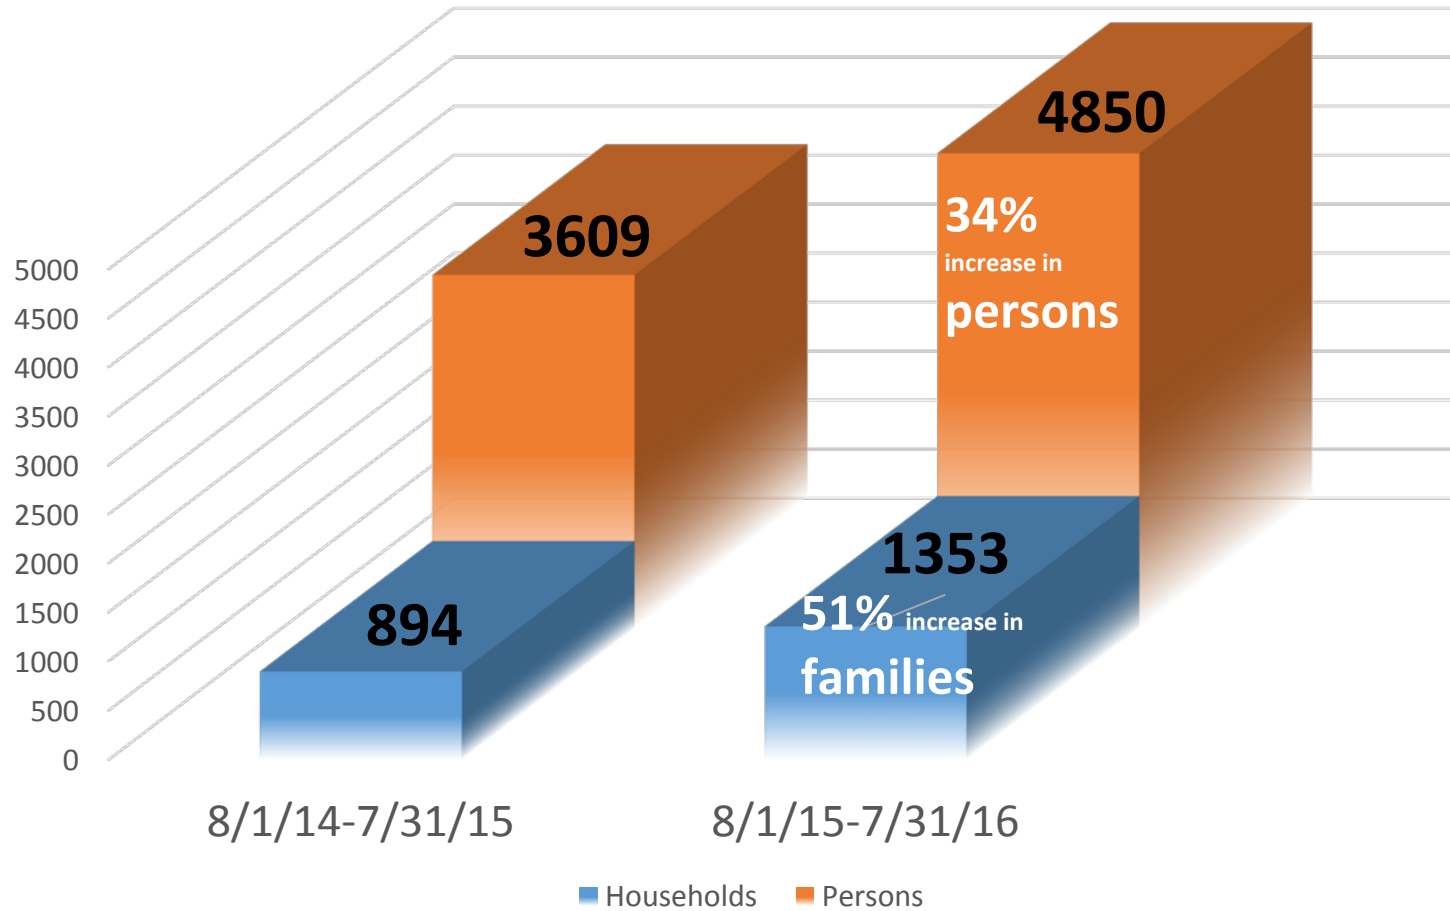

# PROCLAMATION IMPACT: NUMBERS RECEIVING HOUSING ASSISTANCE

**PROCLAMATION IMPACT:  
Coordinated Park Closure Enforcement in Kaka`ako Makai**

**August 2015**

**~ 300 persons**

**August 2016**

**~ 50 persons**

 = 25 persons

\* Numbers based on estimates from homeless outreach providers who conduct regular outreach in the Kaka`ako Makai region.