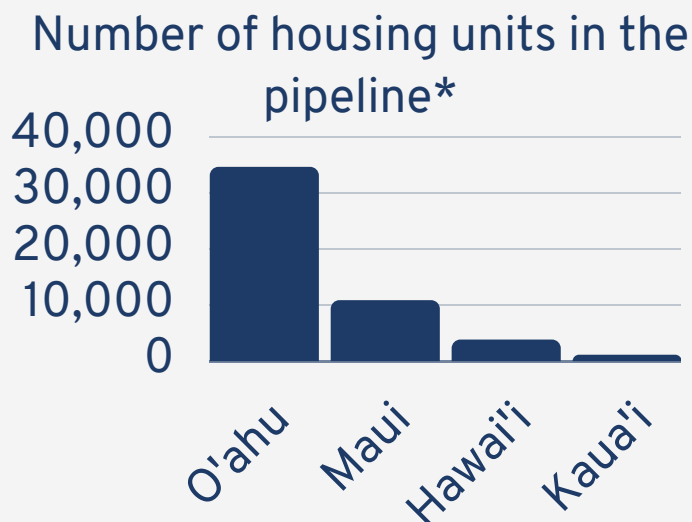

PIPELINE PROJECTS IN HAWAII'

The **Governor's Proclamation Relating to Housing** will create processes to track major housing projects and remove unnecessary delays

Hawai'i has a large and growing need for more housing...

FIFTY THOUSAND

homes are needed in the next five years to begin addressing the housing crisis

...Which can be addressed by ensuring pipeline projects are brought to completion

- There are ~**50 THOUSAND** housing units in the 10-year pipeline across the state
- Another ~**12 THOUSAND** may be made possible under the Emergency Proclamation**